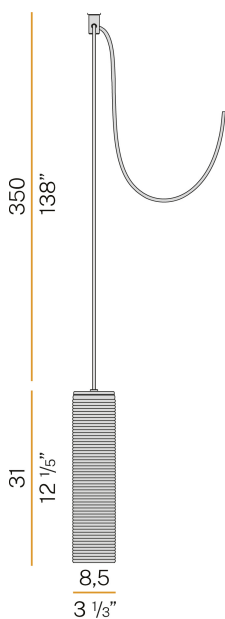

### Data sheet

CODE	M09455.000.0200
SYSTEM POWER CONSUMPTION	max 57W
LIGHT SOURCE	LED retrofit / halogen
LIGHT SOURCE KIT	* included
COMPATIBLE SOURCES	LED retrofit bulb 8W E27 2700K Ra80 1050lm (no dimming) * / max 57W E27
COLOUR TEMPERATURE	2700K Ra>80
LIGHT DISTRIBUTION	diffused
POWER SUPPLY	220-240V AC
FREQUENCY	50/60Hz
NOMINAL LUMINOUS FLUX	1050lm
WEIGHT	1,15 Kg
PROTECTION DEGREE	IP20
COLOUR TOLLERANCES	SDCM <6
PACKING DIMENSIONS (CM)	0,0 x 0,0 x 0,0

Multiple suspension lighting fixture for interiors, with direct and indirect light emission. Structure in pressed rough aluminium and pickled sheet metal in polyacrylic paint. Diffuser in blown glass with white, crystal, steel, amber, bronze, tobacco or green ribbing finish.

Pickled sheet metal closing disk in black or mat brass polyacrylic paint. 3,5m (137,8") long suspension and power cable in PVC with black fabric covering. Provided without power canopy, complete with polycarbonate hook.

### Technical drawing